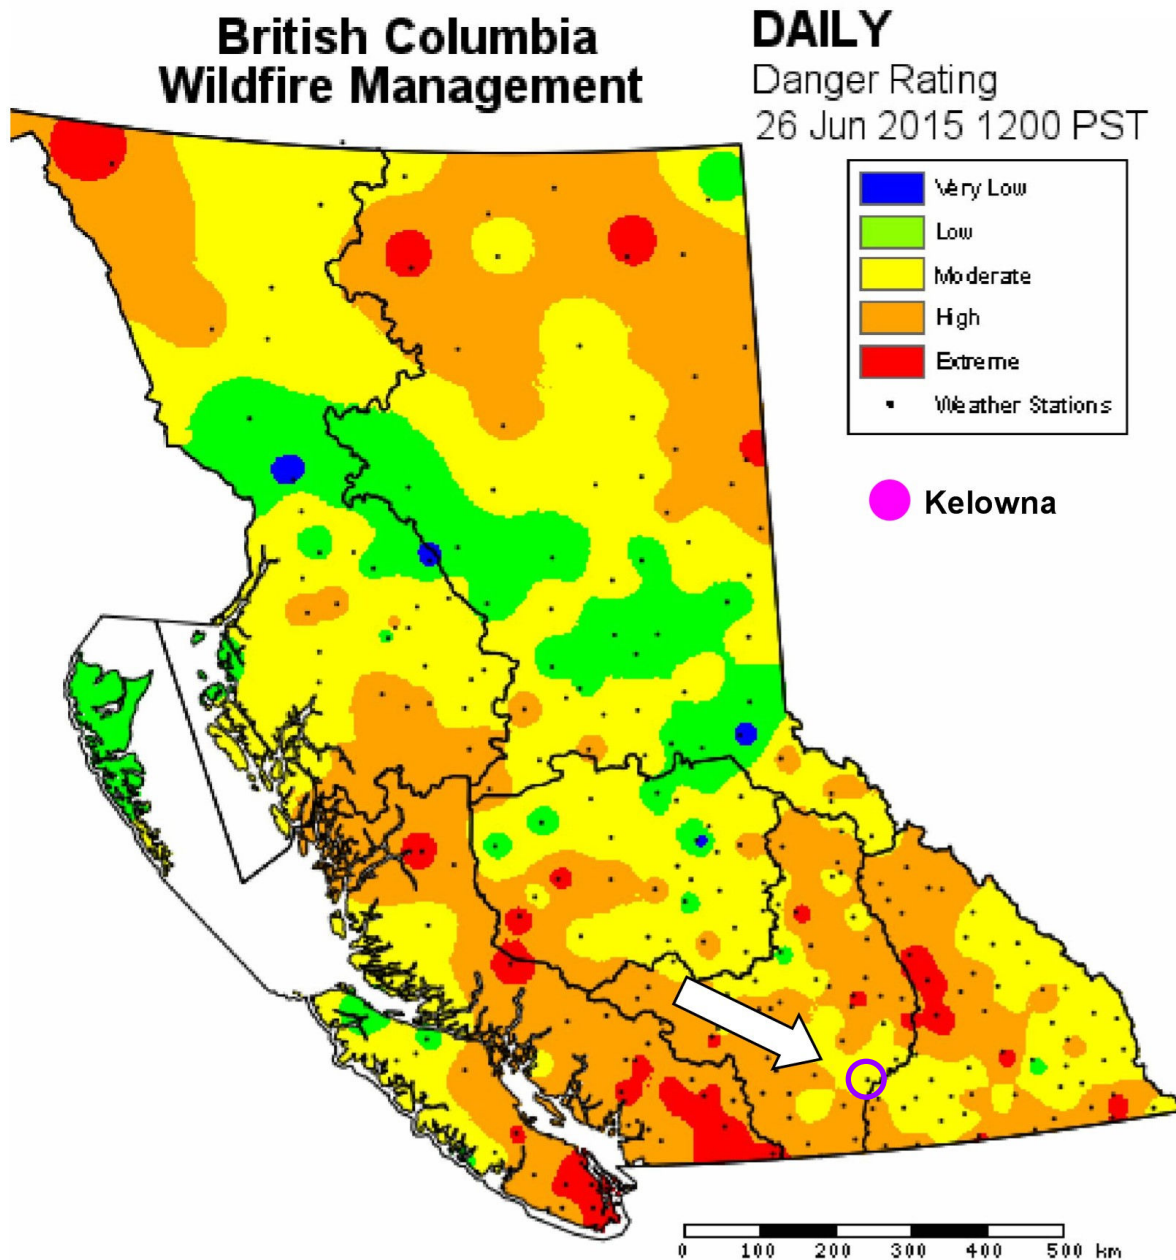

# Sample Fire Danger Map

When conditions are Moderate to Extreme, extra precautions must be taken in accordance the High Risk Activities document.

[http://bcwildfire.ca/Weather/Maps/danger\\_rating.htm](http://bcwildfire.ca/Weather/Maps/danger_rating.htm)